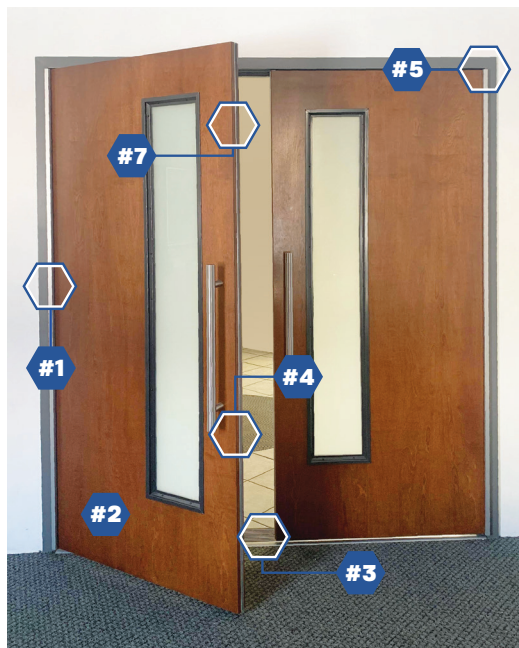

EXAMPLE - #3465MA is a threshold mounted to the floor.

#3465MA

- #1** Products mounted to the **door and frame**, such as hinges and finger protection.
- #2** Products that do not have a specific mounting location, such as acoustical sheets.
- #3** Products mounted to the **floor or wall**, such as thresholds and saddles.
- #4** **Sub-components** or **sub-assemblies**, such as replacement rubber parts.
- #5** Products attached to a **frame**, such as perimeter gasketing.
- #6** Specifiable **sealing systems and configurations**.
- #7** Products attached to a **door**, such as automatic door bottoms, sweeps and astragals.