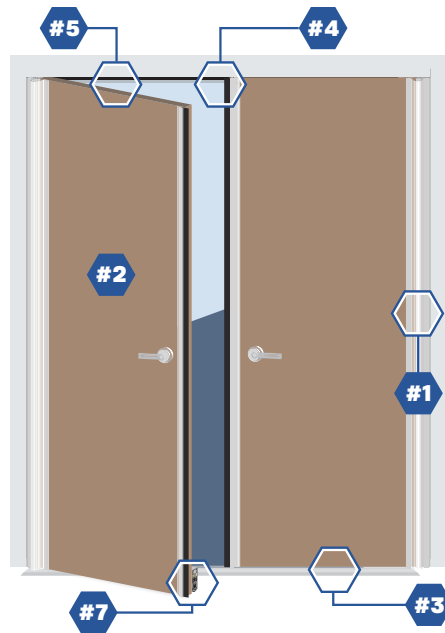

### LEGACY'S NUMBERING SYSTEM

The **first number** of every product corresponds with the location where the product is **installed**.

**EXAMPLE** - 3465MA is a threshold, mounted to the floor.

#3465MA

- #1 All products that are mounted to the **door and frame**, such as hinges and finger protection.
- #2 All products that do not have a specified mounting location, such as acoustical sheets.
- #3 All products that are mounted to the **floor or wall**, such as thresholds and switches.
- #4 All **components** or **sub-assemblies**, such as replacement rubber parts.
- #5 All products that are attached to a **frame**, such as perimeter gasketing.
- #6 All sealing **systems** and configurations, such as communicating room systems.
- #7 All products that are attached to a **door**, such as automatic door bottoms and sweeps.