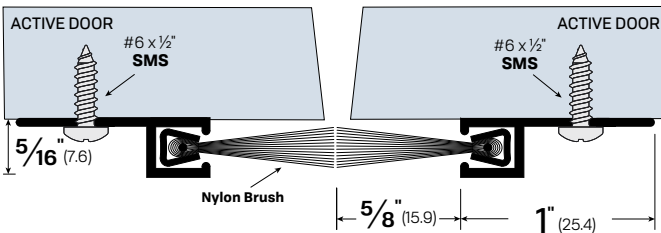

#72918

#72918

FINISHES: CA, BK, WP

OPTIONS:

SF - Security Fasteners

PSA - Pressure Sensitive Adhesive

LEGACY	NGP	PEMKO	ZERO
72918	C607A	18061-CNB	8192AA