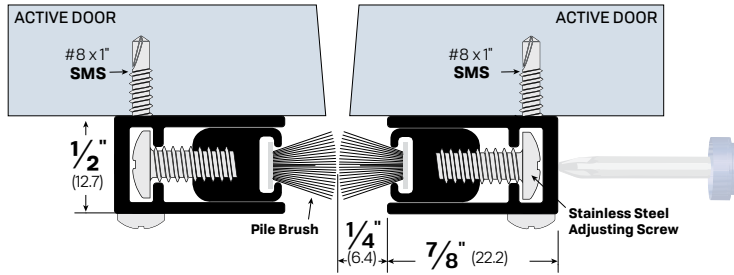

FINISHES: CA, BK, WP

LEGACY	NGP	PEMKO	ZERO
7178	140P	-	871AA

#7178

#7275