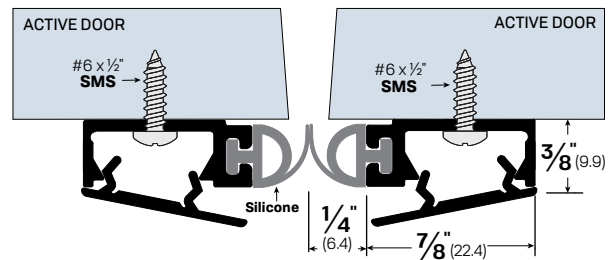

#7574

#7574

FINISHES: CA, BK, WP

OPTIONS:

FL - Fire Label   **LIG** - Ligature Resistant

S-WH - White Silicone

LEGACY	NGP	PEMKO	ZERO
7574	172N	29321-TF	475AA