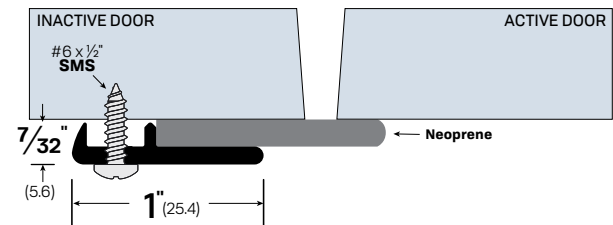

#7933

FINISHES: BR, CA, DB, MB, WP

OPTIONS:

FL - Fire Label

NOTES:

- Replacement neoprene - Part #493N

LEGACY	NGP	PEMKO	ZERO
7933	198N	3151CN	339AA