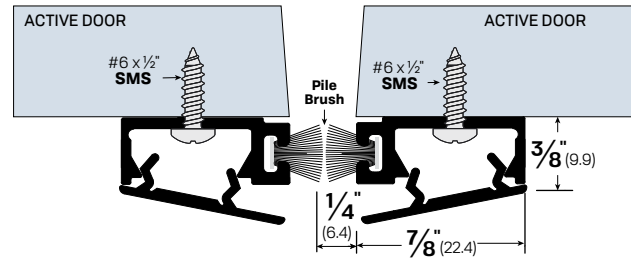

#7974

#7974

FINISHES: CA, BK, MB

LEGACY	NGP	PEMKO	ZERO
7974	-	-	-