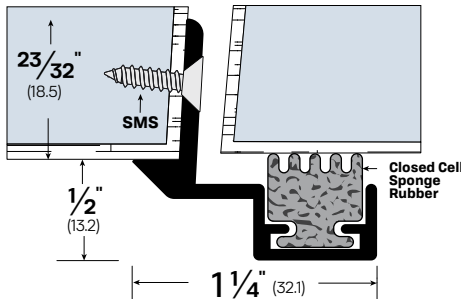

## Overlapping Astragals

**#70481**

**#714**

**FINISHES:** CA, MB, WP

**NOTES:**

- Replacement closed cell sponge neoprene - Part #5248SPR
- Replacement Pile Brush - Part #413PB

Meeting Stiles Astragals

**#70481**