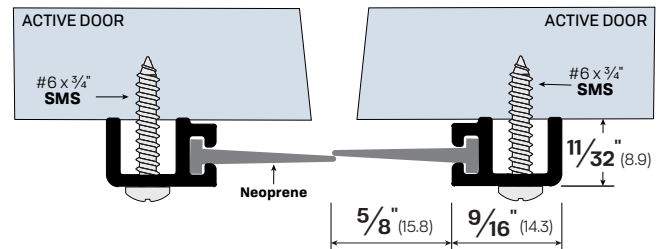

**FINISHES: MA, MB, WP**

**OPTIONS:**

**LIG** - Ligature Resistant    **SF** - Security Fasteners

**PSA** - Pressure Sensitive Adhesive

LEGACY	NGP	PEMKO	ZERO
<b>7001</b>	161S	-	100A

**#7583**

**#7583**

**FINISHES: MA, BK, WP**