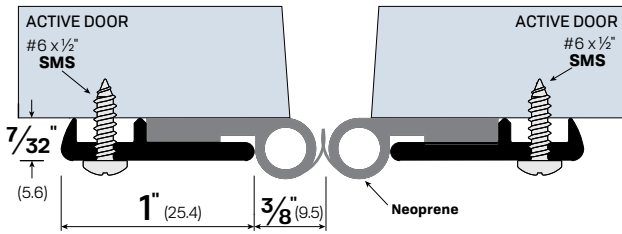

OPTIONS:

SF - Security Fasteners

PSA - Pressure Sensitive Adhesive

LEGACY	NGP	PEMKO	ZERO
73918	A605	18041CNB	8193AA

PAIR OF  
#73918

#7623

#7623

#7823