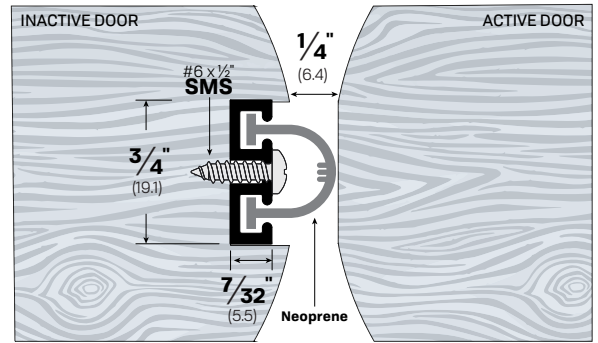

#735

FINISHES: CA, DB, MB, WP

OPTIONS: LIG - Ligature Resistant

LEGACY	NGP	PEMKO	ZERO
735	116N	-	53AA