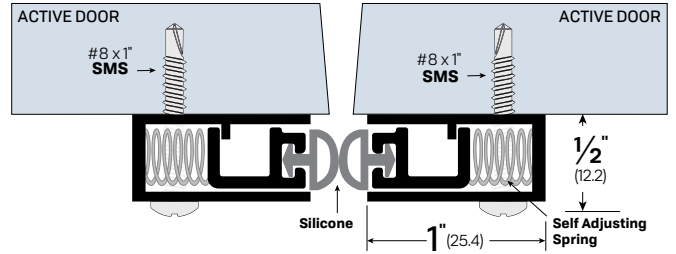

FINISHES: CA, MB, WP

OPTIONS:

FL - Fire Label   **LIG** - Ligature Resistant
S-WH - White Silicone

LEGACY	NGP	PEMKO	ZERO
7075	141N	379AR	570AA

#7075

#7178