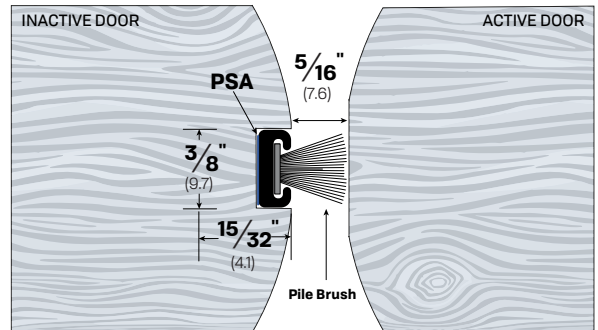

#7893

FINISHES: CA, MB, WP

LEGACY	NGP	PEMKO	ZERO
7893	136P	A372P	398V