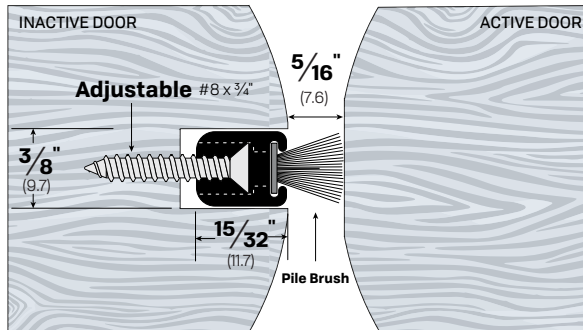

#743

FINISHES: CA, DB, MB, WP

LEGACY	NGP	PEMKO	ZERO
743	143P	-	34AA