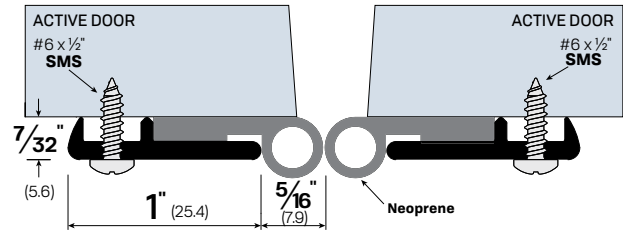

#7823

#7823

FINISHES: CA, BR, BK

OPTIONS:

FL - Fire Label

LIG - Ligature Resistant

POL - Polished Bronze

SF - Security Fasteners

LEGACY	NGP	PEMKO	ZERO
7623	137N	319N	326AA

FINISHES: CA, BR, BK

OPTIONS:

FL - Fire Label

LIG - Ligature Resistant

POL - Polished Bronze

SF - Security Fasteners

LEGACY	NGP	PEMKO	ZERO
7823	137N	319N	328AA