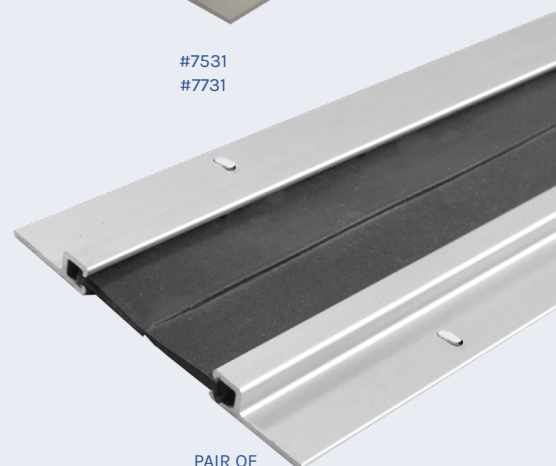

PAIR OF
#74918CA