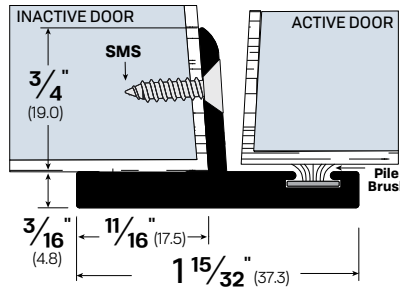

NOTES:

- Replacement closed cell sponge neoprene - Part #5248SPR

#714