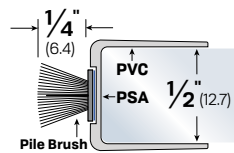

Glass Door Gasketing

#7531

#7631

#7177S

COLORS: BK, CL

#7277S

COLORS: BK, CL

#77128S

COLORS: BK, WH

#7731

PILE COLORS: GY, BK

#7831

PILE COLORS: GY, BK

#7331

#7431

#77319

#423PB

Meeting Stiles
Astragals

#74918-PSA

#73918-PSA

#789-PSA

#72918-PSA