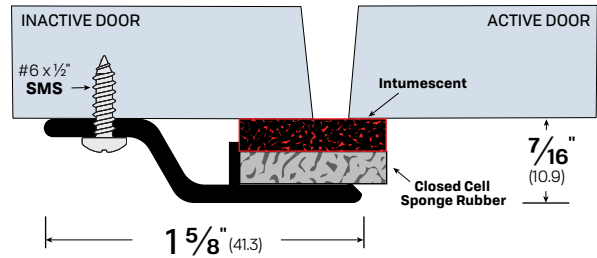

#7041-FX

FINISHES: CA

NOTES:

- Intumescent material for Fire/Acoustical applications

LEGACY	NGP	PEMKO	ZERO
7041-FX	-	-	140FS