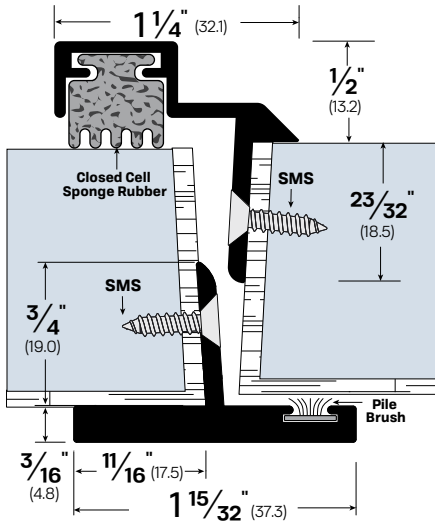

## Overlapping Astragals

**#70481**

**#714**

**FINISHES:** CA, MB, WP

**NOTES:**

- Replacement closed cell sponge neoprene - Part #5248SPR
- Replacement Pile Brush - Part #413PB

Meeting Stiles Astragals

**#70481**