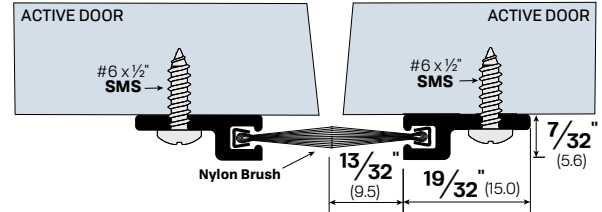

#73918

#73918