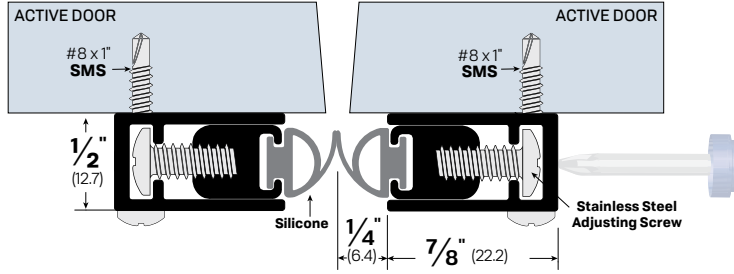

#7078

FINISHES: CA, BK, WP

OPTIONS:

FL - Fire Label   **LIG** - Ligature Resistant
S-WH - White Silicone

LEGACY	NGP	PEMKO	ZERO
7078	140N	379AR	870AA

#7078

#7075