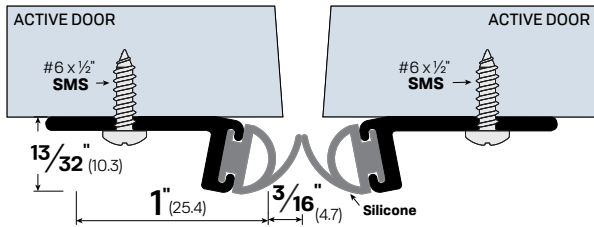

#799

#799

FINISHES: MA, MB, WP

OPTIONS:

LIG - Ligature Resistant   **S-WH** - White Silicone

SF - Safety Fasteners

LEGACY	NGP	PEMKO	ZERO
799	161N	316AS	99A