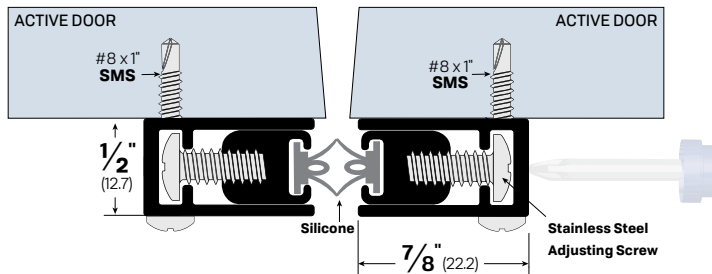

FINISHES: CA, DB, BK, WP

OPTIONS:

LIG - Ligature Resistant

LEGACY	NGP	PEMKO	ZERO
7378	140S	351CS	873AA

#7378

#7552