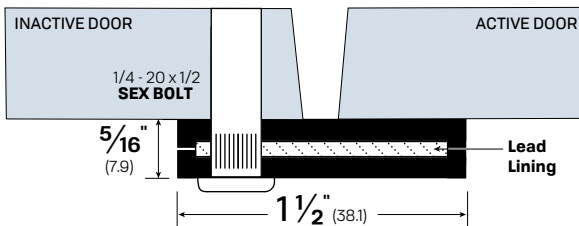

#744-LL

FINISHES: MA

NOTES:

- Lead Lined Material for X-Ray protection.
- For use on lead lined openings
- .032 lead thickness

LEGACY	NGP	PEMKO	ZERO
744-LL	-	-	-