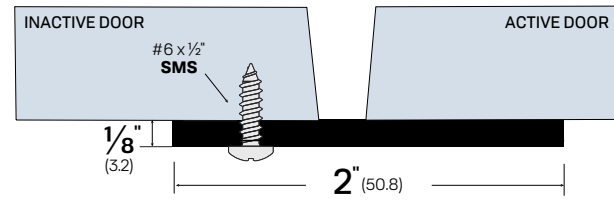

#774

FINISHES: CA, SS, MB

LEGACY	NGP	PEMKO	ZERO
774	139A	357	47