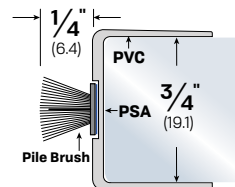

PILE COLORS: GY, BK

#7831