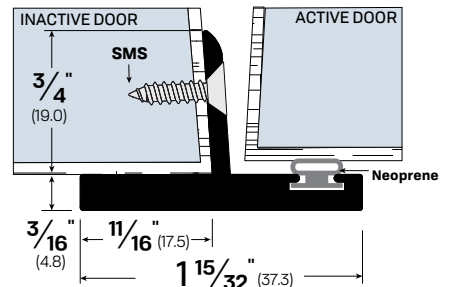

**FINISHES:** CA, MB, WP

**NOTES:**

- Replacement closed cell sponge neoprene - Part #5248SPR

**#714**

**FINISHES:** CA, MB, WP

**NOTES:**

- Replacement Pile Brush - Part #413PB

**#715**