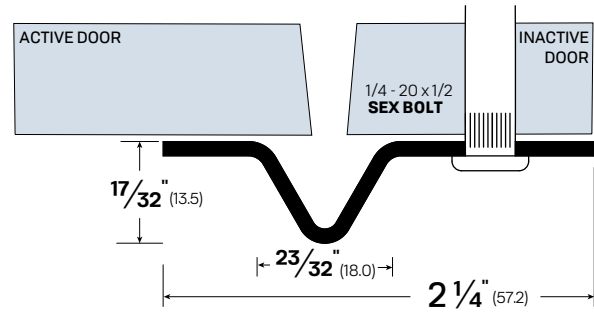

#734 - Security Astragal