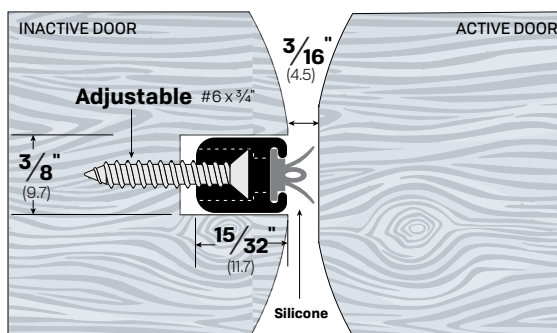

#733

FINISHES: CA, DB, MB, WP

LEGACY	NGP	PEMKO	ZERO
733	2S	-	33AA