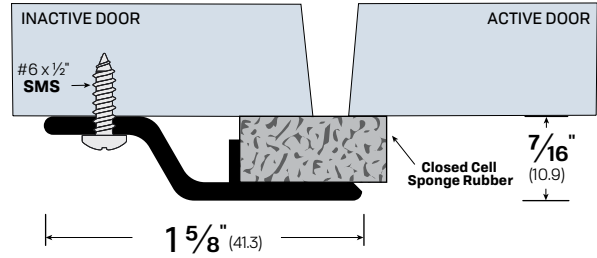

#7041

FINISHES: CA

NOTES:

- Replacement closed cell sponge neoprene - Part #4813SPR

LEGACY	NGP	PEMKO	ZERO
7041	122N	375CR	140A