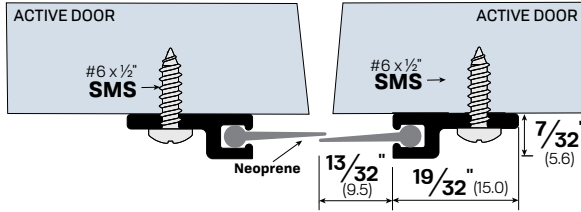

#74918

#74918