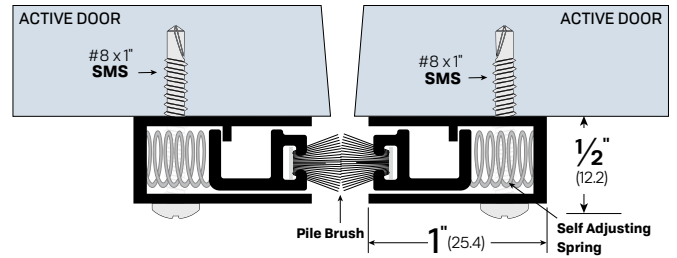

FINISHES: CA, MB (Housing Only), WP (Housing Only)

LEGACY	NGP	PEMKO	ZERO
7275	-	-	-

#7275

#7378