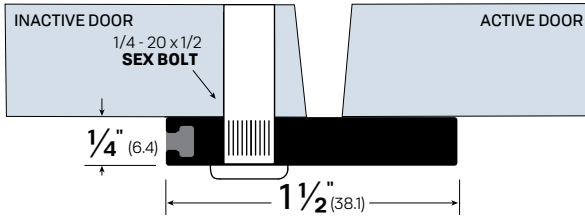

#744

FINISHES: MA

NOTES:

- Other widths are available - Specify width

LEGACY	NGP	PEMKO	ZERO
744	-	-	905A

#734 - Security Astragal

FINISHES: SP

OPTIONS:

SF - Security Fasteners

LEGACY	NGP	PEMKO	ZERO
734	1390SP	3572	43SP

#774

FINISHES: CA, SS, MB

LEGACY	NGP	PEMKO	ZERO
774	139A	357	47

#744-LL

FINISHES: MA

NOTES:

- Lead Lined Material for X-Ray protection.
- For use on lead lined openings
- .032 lead thickness

LEGACY	NGP	PEMKO	ZERO
744-LL	-	-	-