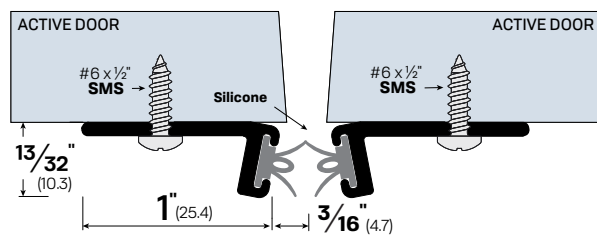

**FINISHES: MA, MB, WP**

**OPTIONS:**

**LIG** - Ligature Resistant    **SF** - Security Fasteners

**PSA** - Pressure Sensitive Adhesive

LEGACY	NGP	PEMKO	ZERO
<b>7001</b>	161S	-	100A

**#7583**

**#7583**

**FINISHES: MA, BK, WP**