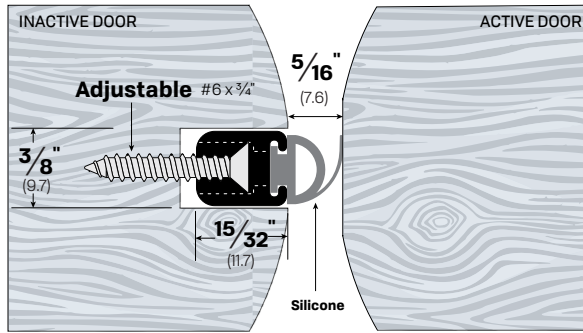

**FINISHES:** CA, DB, MB, WP

**OPTIONS:**

**LIG** - Ligature Resistant

LEGACY	NGP	PEMKO	ZERO
<b>7552</b>	140P	351CP	255AA

**#7552**

Meeting Stiles  
Astragals

**#763**

**FINISHES: CA, DB, MB, WP**