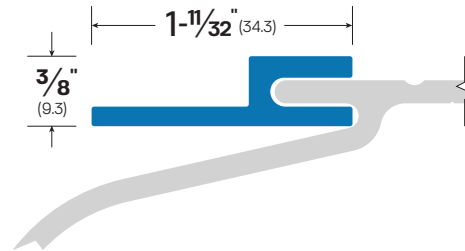

Website: accurateweatherstrip.com
Main Office: 415 Concord Avenue Bronx, NY 10455
Phone: (718)292-0444

Interlocking Door Bottom

#938H

MATERIALS / FINISHES:
 Mill Aluminum

ABBREVIATIONS & SYMBOLS KEY

CA - Clear Anodized Aluminum | MA - Mill Aluminum | BR - Architectural Bronze | BK - Black Anodized